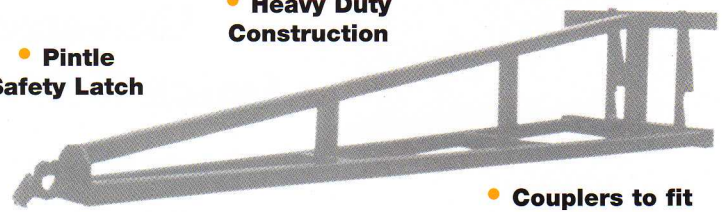

Designed for Skid Steers, Tractors & Back Hoes

- Light Weight
- 12 Foot Reach
- High Strength Construction
- Safety Hook
- Universal Quick Coupler

2000 TRUSS BOOM

2000# Static Load Capacity

Add Versatility to Your Telescopic Forklifts

- Heavy Duty Construction
- Light Weight
- Pintle Safety Latch
- 12 or 15 Foot Reach
- Couplers to fit your equipment (see below)

FORK MOUNTED 2000 TRUSS BOOMS

2000# Static Load Capacity

- Fits 37" & wider Carriages
- Accepts 2 1/4" Thick, 6" Wide Forks
- Equipped with Safety Chain
- Custom Fork Pocket Spacing Available by Special Order