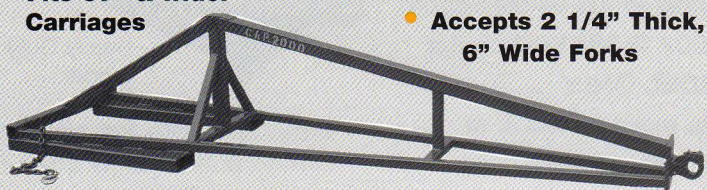

AMH TRUSS BOOMS

Now the Truss Boom You Need...
from the Name You Trust in Attachments!

Now In-Stock for Immediate Delivery

Over 30 Years serving the Material Handling Industry!

1000 TRUSS BOOM

1000# Static Load Capacity

Designed for Skid Steers, Tractors & Back Hoes

- Light Weight
- 12 Foot Reach
- High Strength Construction
- Safety Hook
- Universal Quick Coupler

2000 TRUSS BOOM

2000# Static Load Capacity

Add Versatility to Your Telescopic Forklifts

- Heavy Duty Construction
- Light Weight
- Pintle Safety Latch
- 12 or 15 Foot Reach
- Couplers to fit your equipment (see below)

FORK MOUNTED 2000 TRUSS BOOMS

2000# Static Load Capacity

- Fits 37" & wider Carriages
- Accepts 2 1/4" Thick, 6" Wide Forks
- Equipped with Safety Chain
- Custom Fork Pocket Spacing Available by Special Order